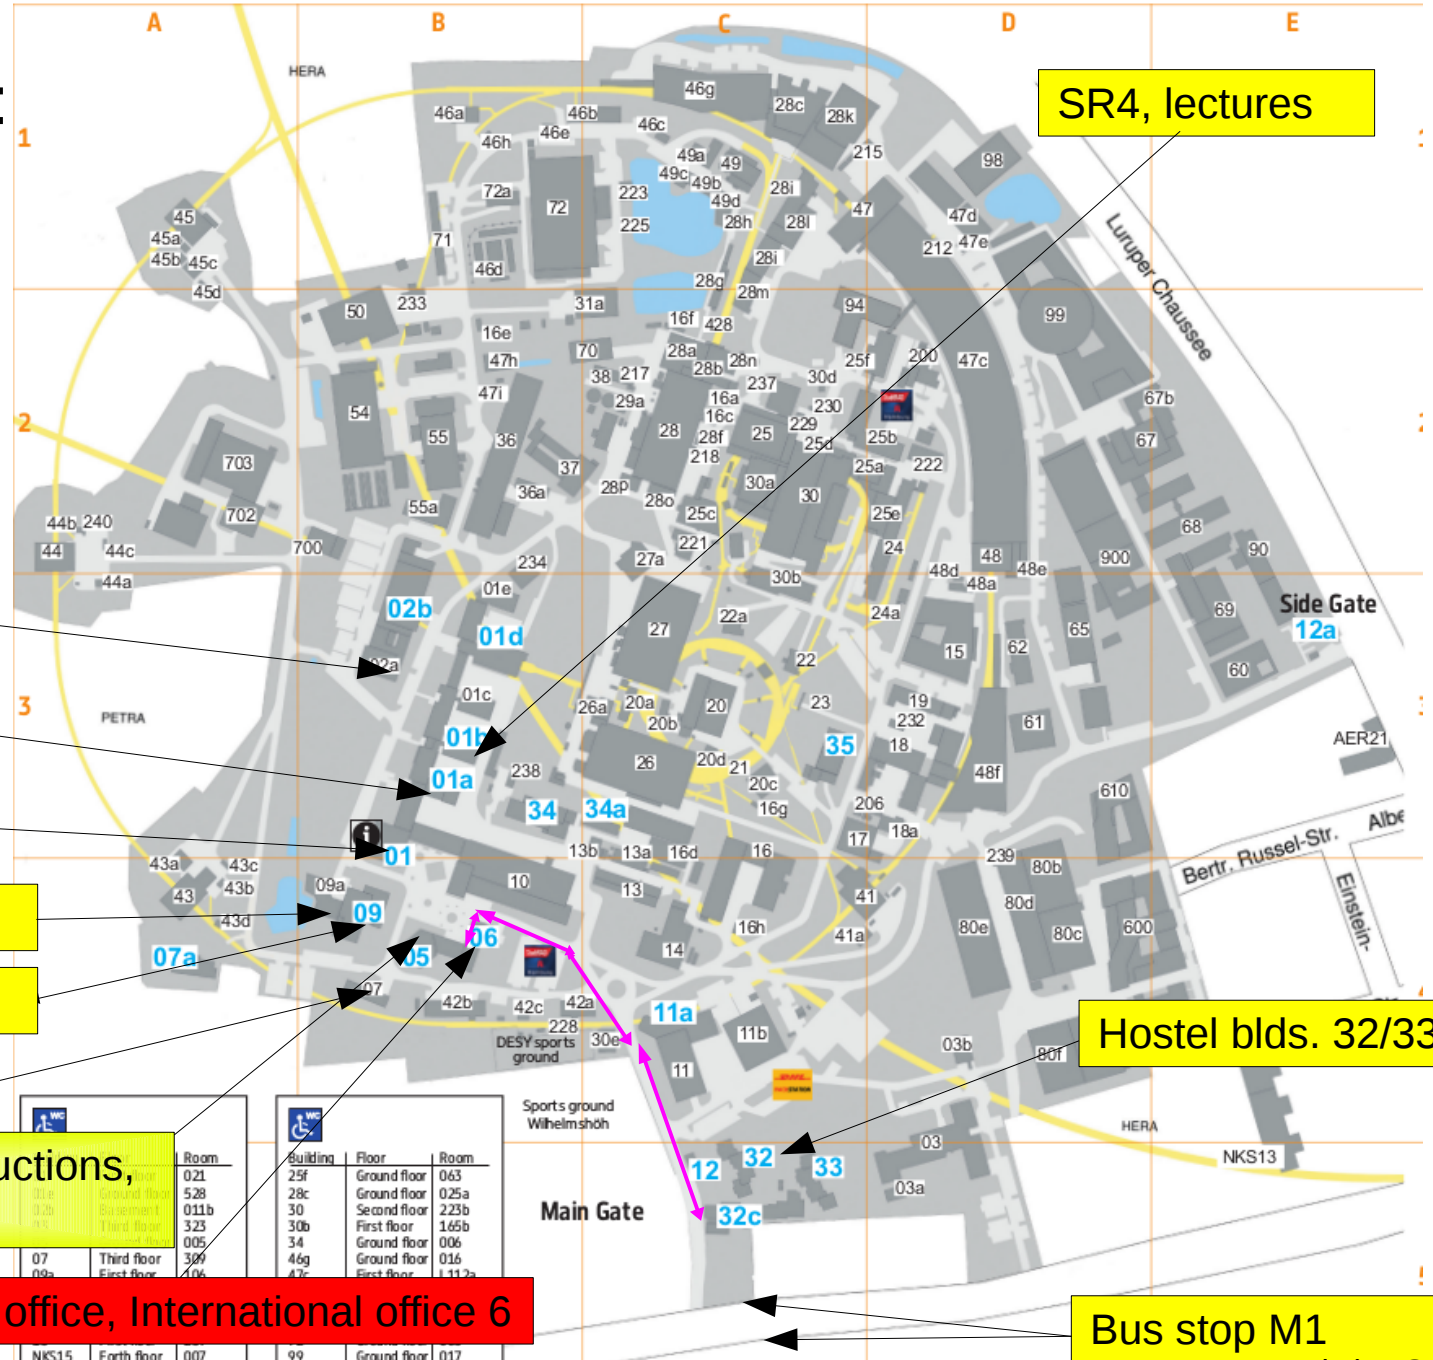

# The DESY Hamburg Site :

SR4, lectures

SR2, lectures

O. Behnke 1a/01.132

F. Lehner 01/02.024

Canteen extension

Canteen & Cafeteria

Administration 7

Welcome session, safety instructions,  
Main Auditorium Bld 5

Guest office, International office 6

Hostel blds. 32/33

Bus stop M1  
Zum Huenengrab (DESY)

Room	Building	Floor	Room
021	25f	Ground floor	063
028	28c	Ground floor	025a
030	30	Second floor	223b
030b	30b	First floor	165b
034	34	Ground floor	006
046g	46g	Ground floor	016
047	47	First floor	1113a
07	07	Third floor	304
09a	09a	First floor	406
NKS15	Fourth floor	007	99
	Ground floor	017	